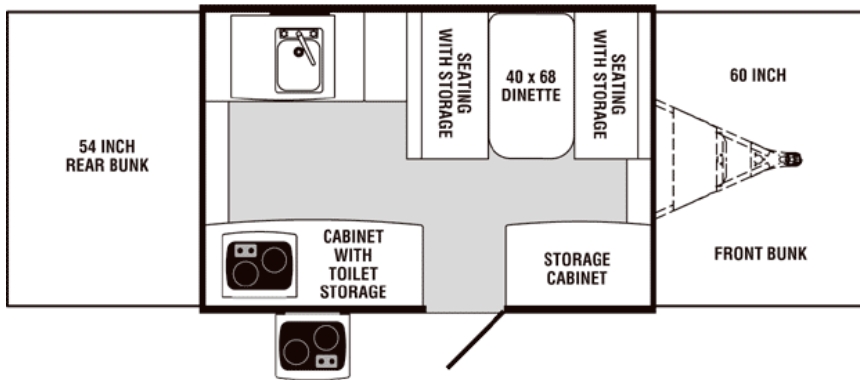

Pop-up Rentals

Model 2100

Travel Length	13' 10"
Travel Width	85"
Travel Height	52"
Interior Open Length	20' 2"
Interior Open Height	6' 7"
Front Sleeping Area	60" X 80"
Rear Sleeping Area	54" X 80"

<p><u>2008 Rates:</u> Weekly: \$259 Midweek: \$129 Weekend: \$179 Extra Day: \$70</p>
--

Includes the following options:

Stove Top, Refrigerator, Furnace, 25ft Water Hose, Wheel Chucks.

Model 4102

Travel Length	15' 10"
Travel Width	85"
Travel Height	56"
Interior Open Length	20' 2"
Interior Open Height	6' 7"
Front Sleeping Area	60" X 80"
Rear Sleeping Area	54" X 80"