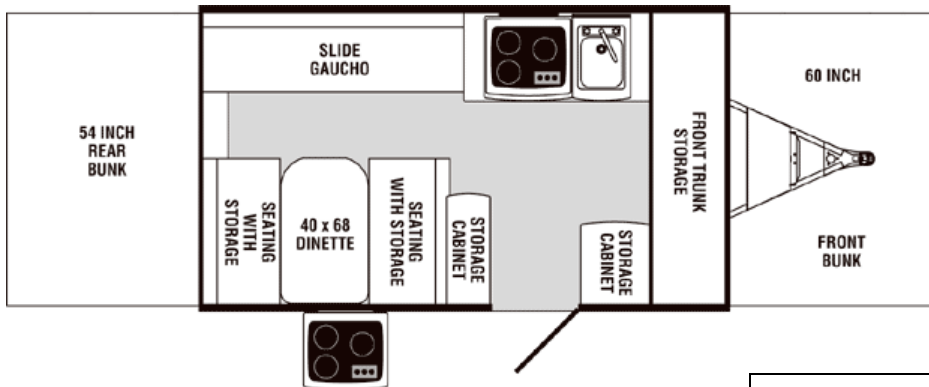

Pop-up Rentals

Model 2100

Travel Length	13' 10"
Travel Width	85"
Travel Height	52"
Interior Open Length	20' 2"
Interior Open Height	6' 7"
Front Sleeping Area	60" X 80"
Rear Sleeping Area	54" X 80"

<p><u>2008 Rates:</u> Weekly: \$259 Midweek: \$129 Weekend: \$179 Extra Day: \$70</p>
--

Includes the following options:

Stove Top, Refrigerator, Furnace, 25ft Water Hose, Wheel Chucks.

Model 4102

Travel Length	15' 10"
Travel Width	85"
Travel Height	56"
Interior Open Length	20' 2"
Interior Open Height	6' 7"
Front Sleeping Area	60" X 80"
Rear Sleeping Area	54" X 80"

See Terms and Agreement

Includes the following options:

Stove Top, Refrigerator, Furnace, 25ft Water Hose, Wheel Chucks.